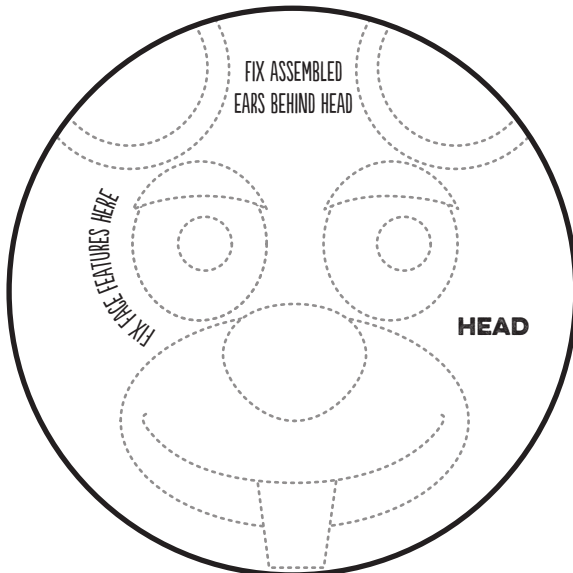

BUNNY FINGER PUPPET TEMPLATE

PRINT OUT AT FULL SIZE ON A STANDARD A4 SHEET

CUT FROM
CREAM PAPER

OUTER EARS

CUT FROM
BROWN OR
GREY PAPER

USE BLACK OR
DARK BROWN
PAPER, OR ADD
COLOUR

CUT FROM
WHITE PAPER