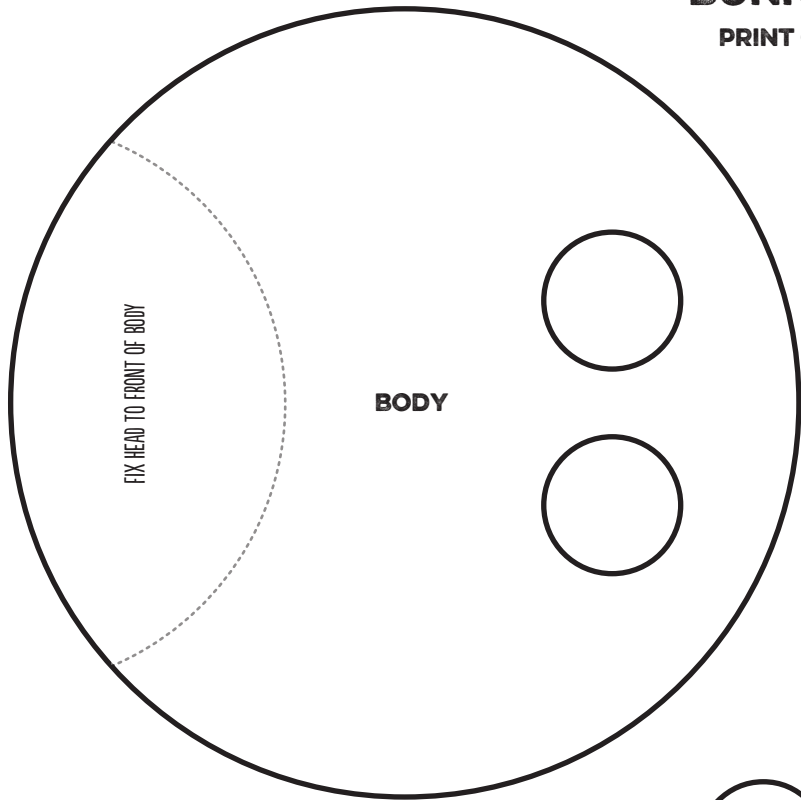

BUNNY FINGER PUPPET TEMPLATE

PRINT OUT AT FULL SIZE ON A STANDARD A4 SHEET

CUT FROM
CREAM PAPER

OUTER EARS

CUT FROM
BROWN OR
GREY PAPER

USE BLACK OR
DARK BROWN
PAPER, OR ADD
COLOUR

CUT FROM
WHITE PAPER